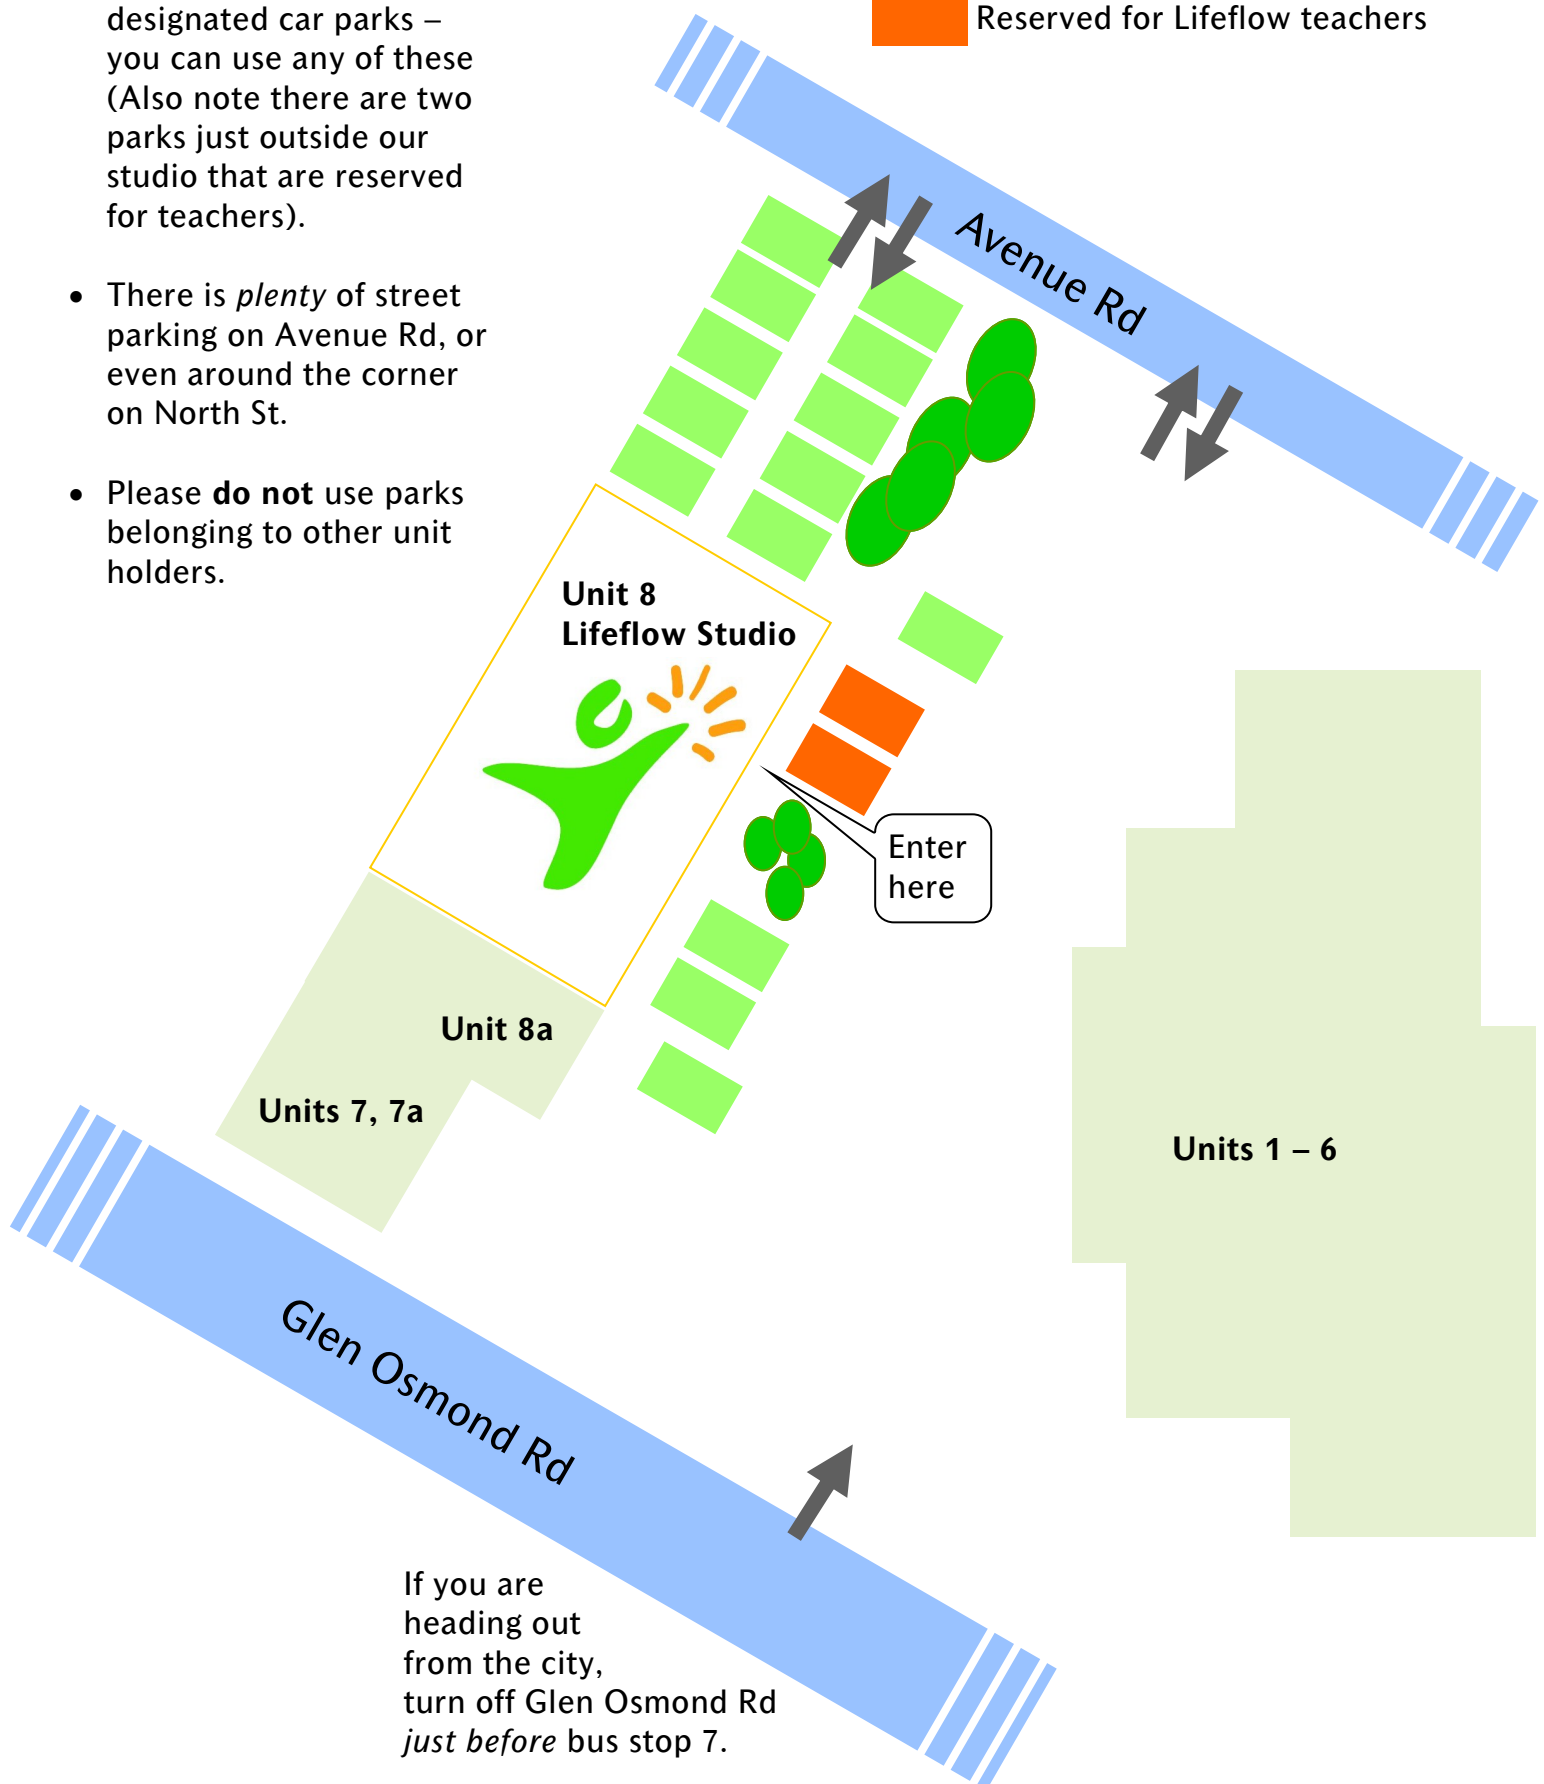

## Parking options

- There are 14 Lifeflow designated car parks – you can use any of these (Also note there are two parks just outside our studio that are reserved for teachers).
- There is *plenty* of street parking on Avenue Rd, or even around the corner on North St.
- Please **do not** use parks belonging to other unit holders.

## Key:

-  Lifeflow designated car parks
-  Reserved for Lifeflow teachers

## Parking options

- There are 14 Lifeflow designated car parks – you can use any of these (Also note there are two parks just outside our studio that are reserved for teachers).
- There is a large well lit car park just across Avenue Rd. You may use any of the parks here.
- There is plenty of street parking on Avenue Rd, or even around the corner on North St.
- Please **do not** park in any of the Netcraft or Bridgehead parks (these are between our studio and Glen Osmond Rd) or any of the other unit holder parks in the main area outside our studio.